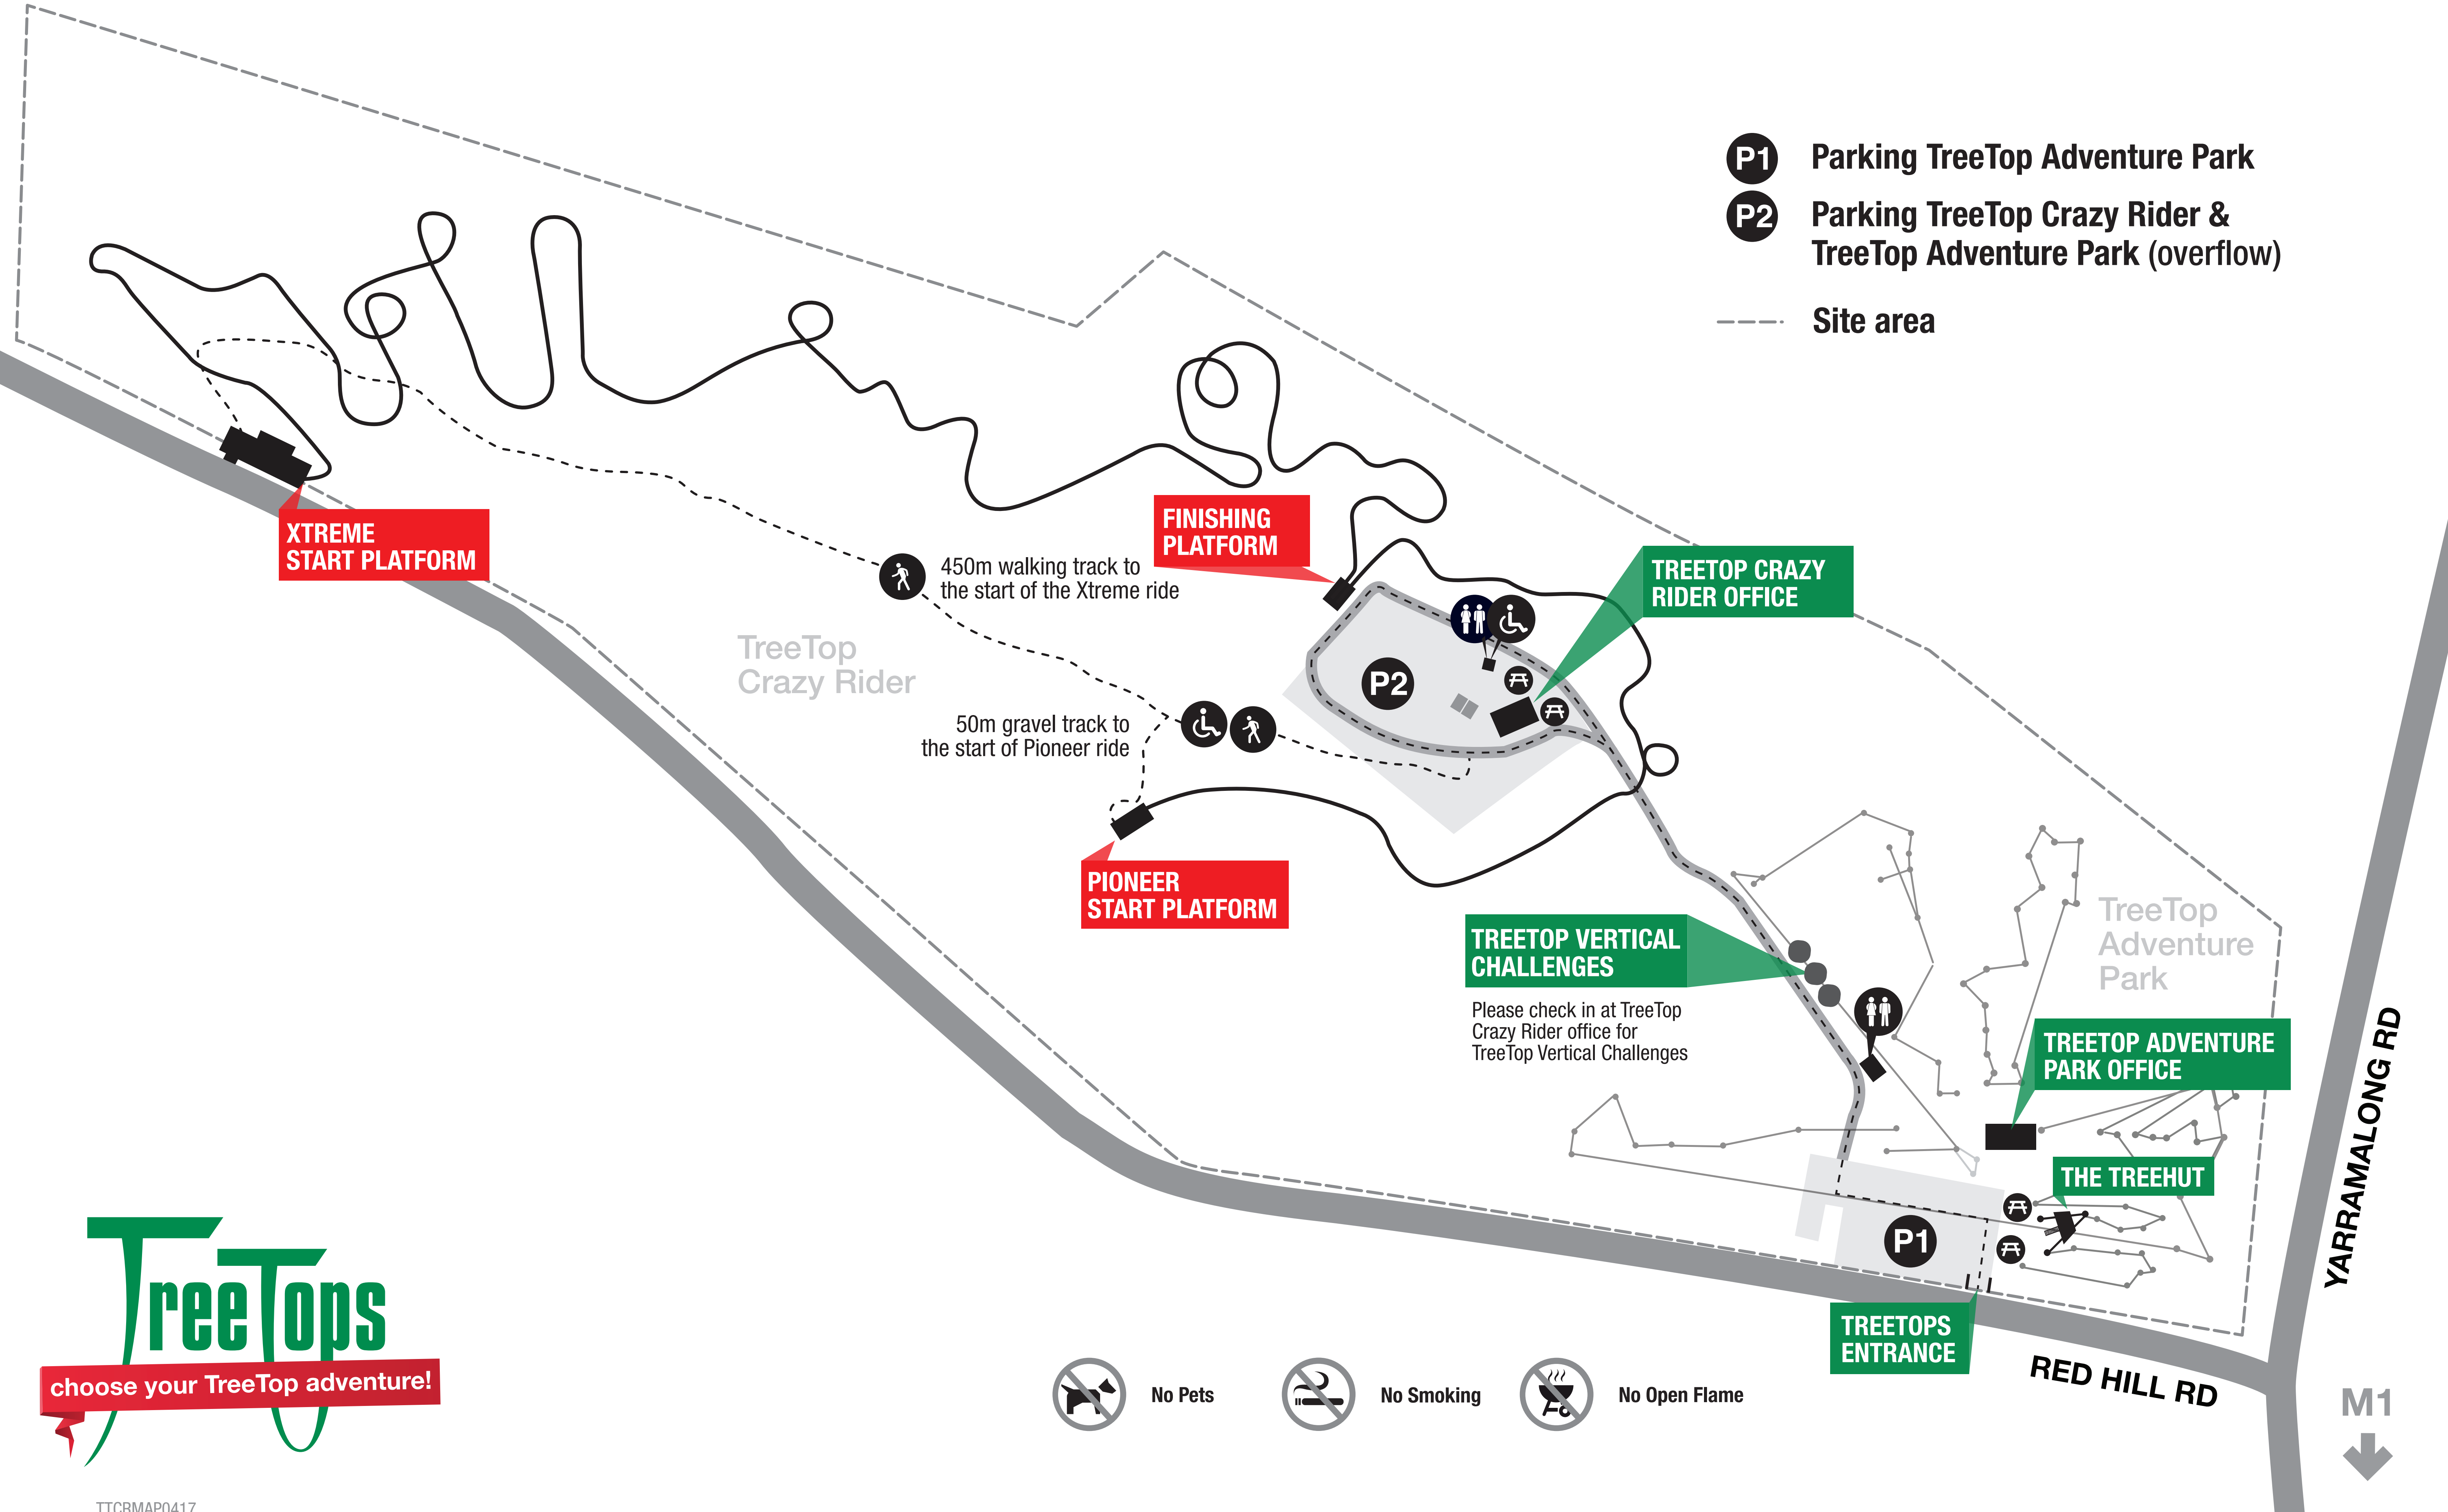

- P1** Parking TreeTop Adventure Park
- P2** Parking TreeTop Crazy Rider & TreeTop Adventure Park (overflow)
- Site area

- No Pets
- No Smoking
- No Open Flame