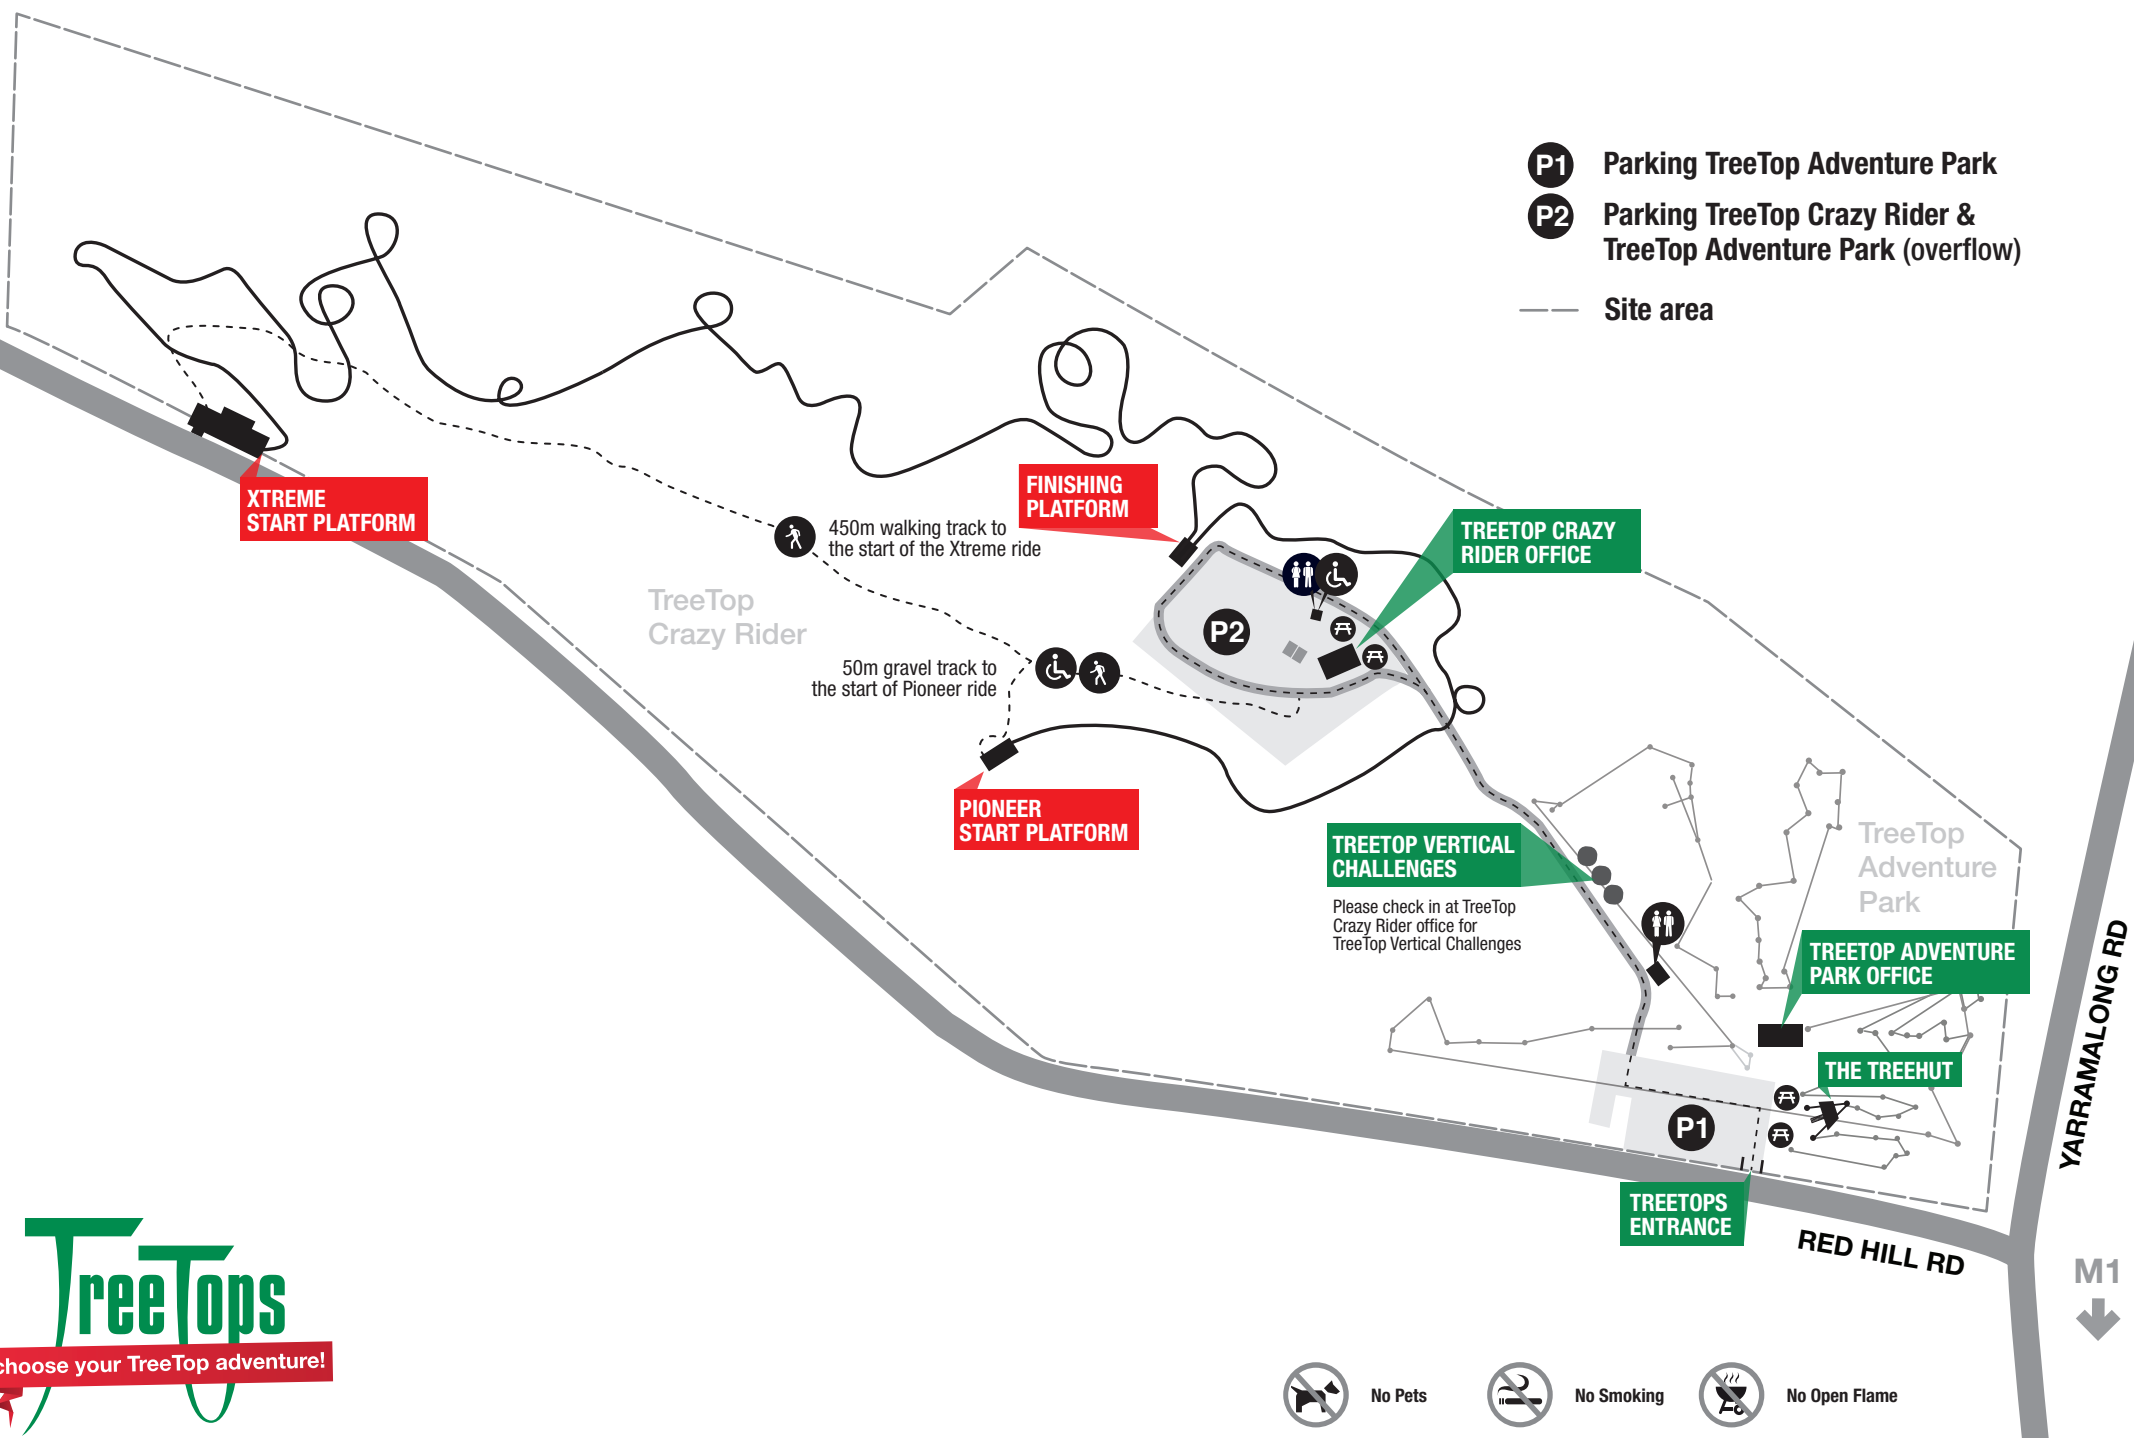

- P1** Parking TreeTop Adventure Park
- P2** Parking TreeTop Crazy Rider & TreeTop Adventure Park (overflow)
- Site area

- No Pets
- No Smoking
- No Open Flame