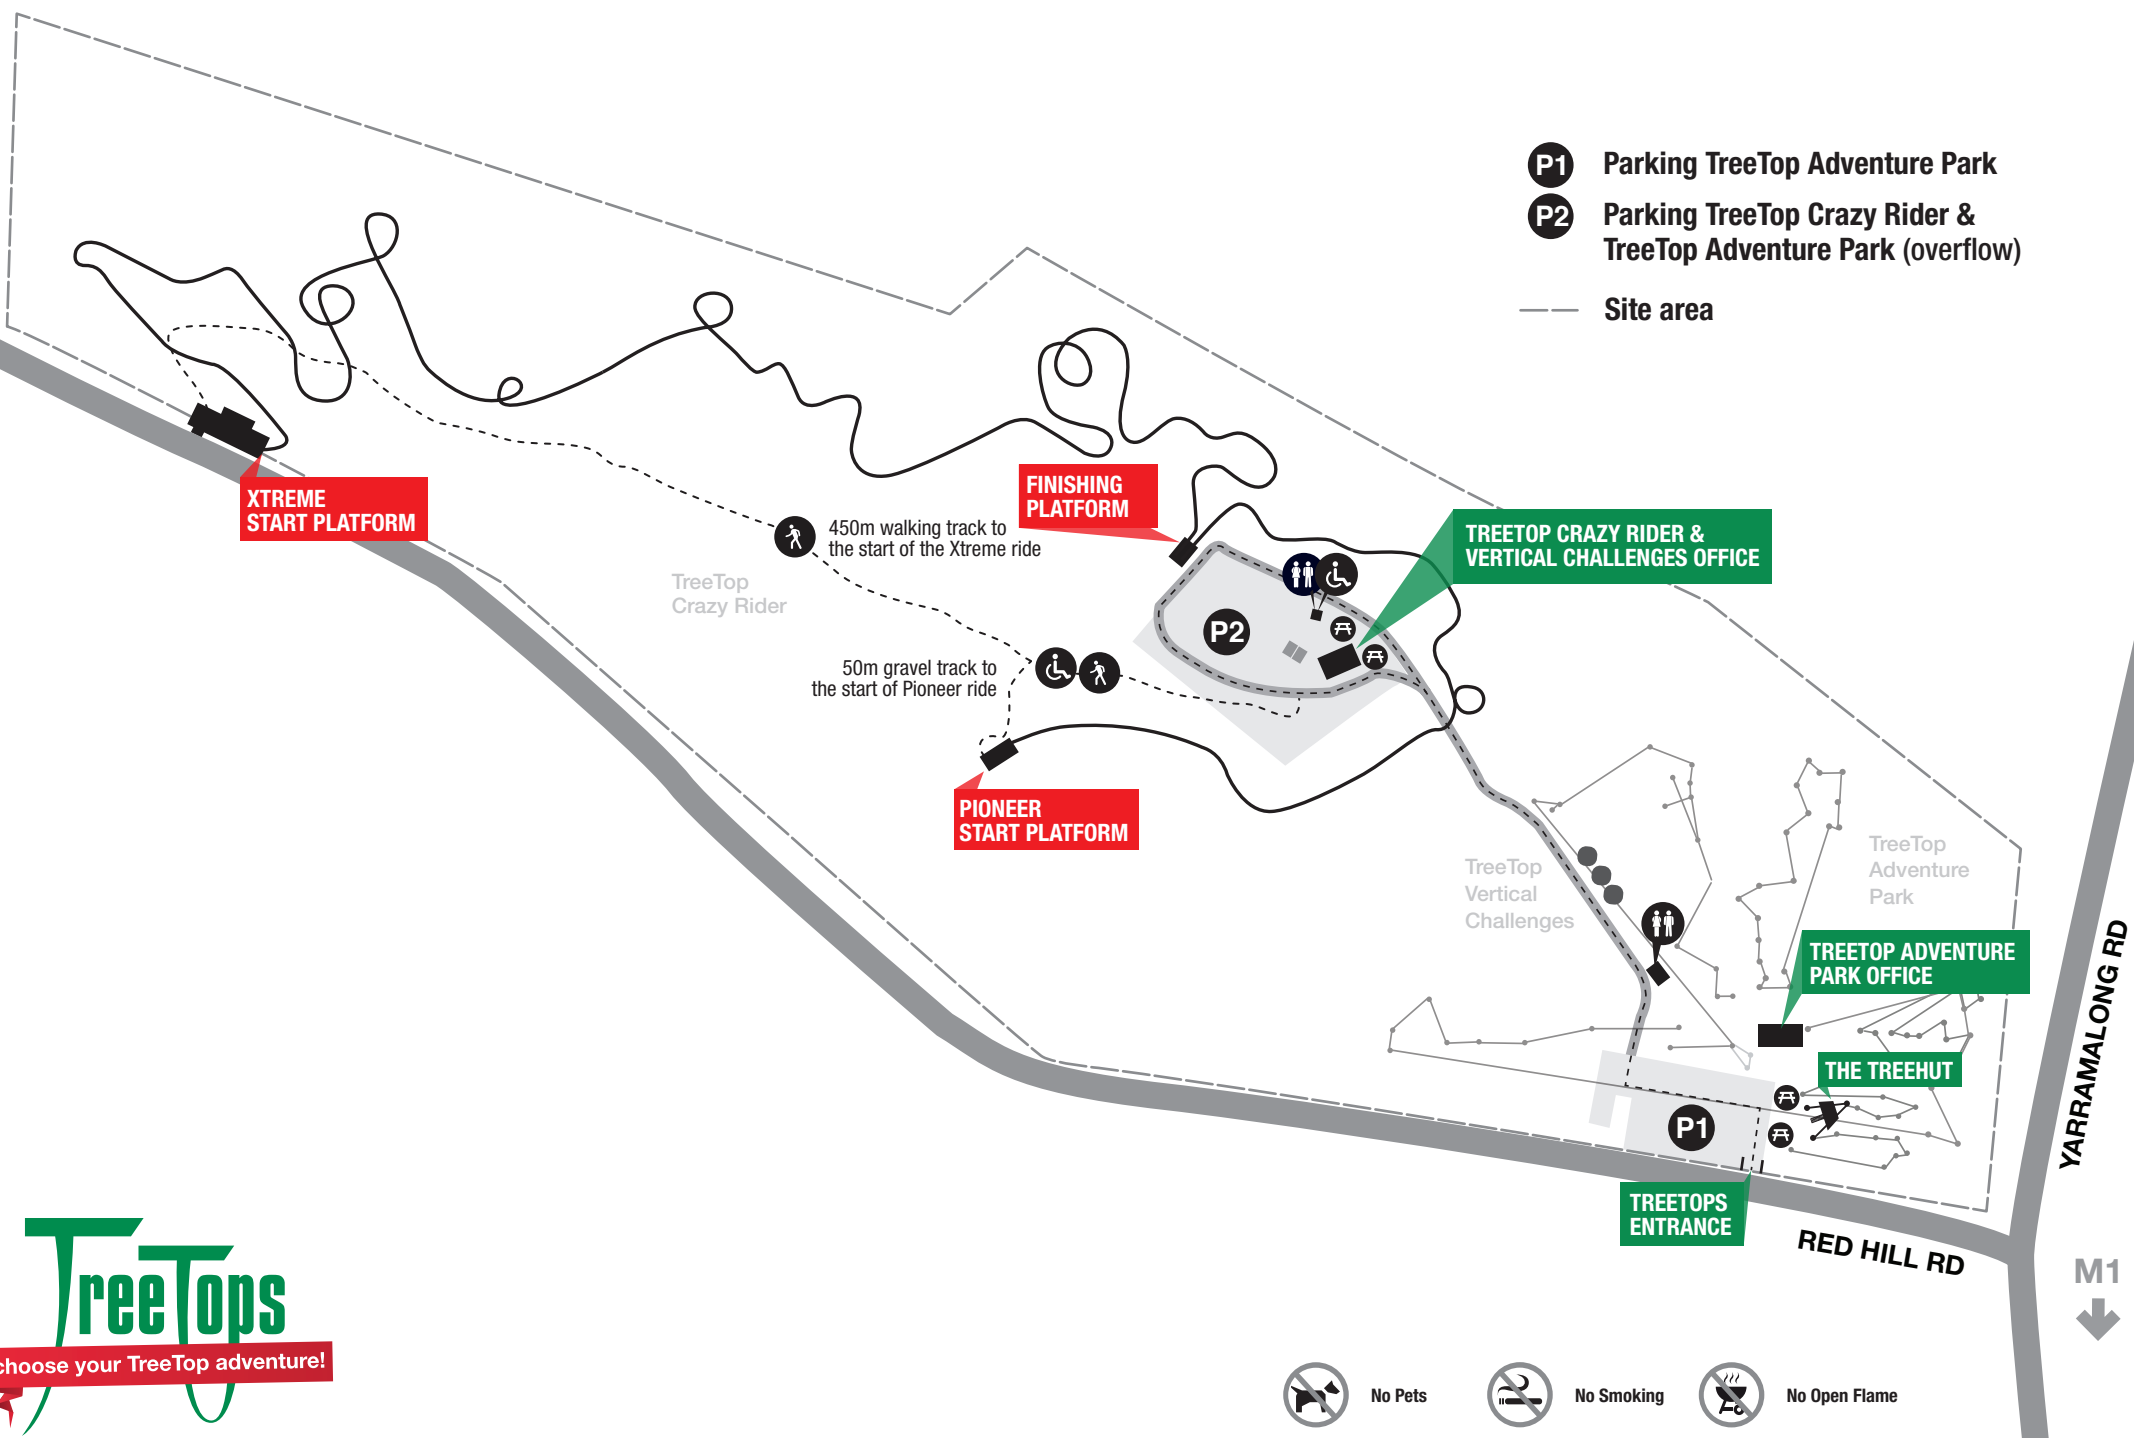

- P1** Parking TreeTop Adventure Park
- P2** Parking TreeTop Crazy Rider & TreeTop Adventure Park (overflow)
- Site area

- No Pets
- No Smoking
- No Open Flame