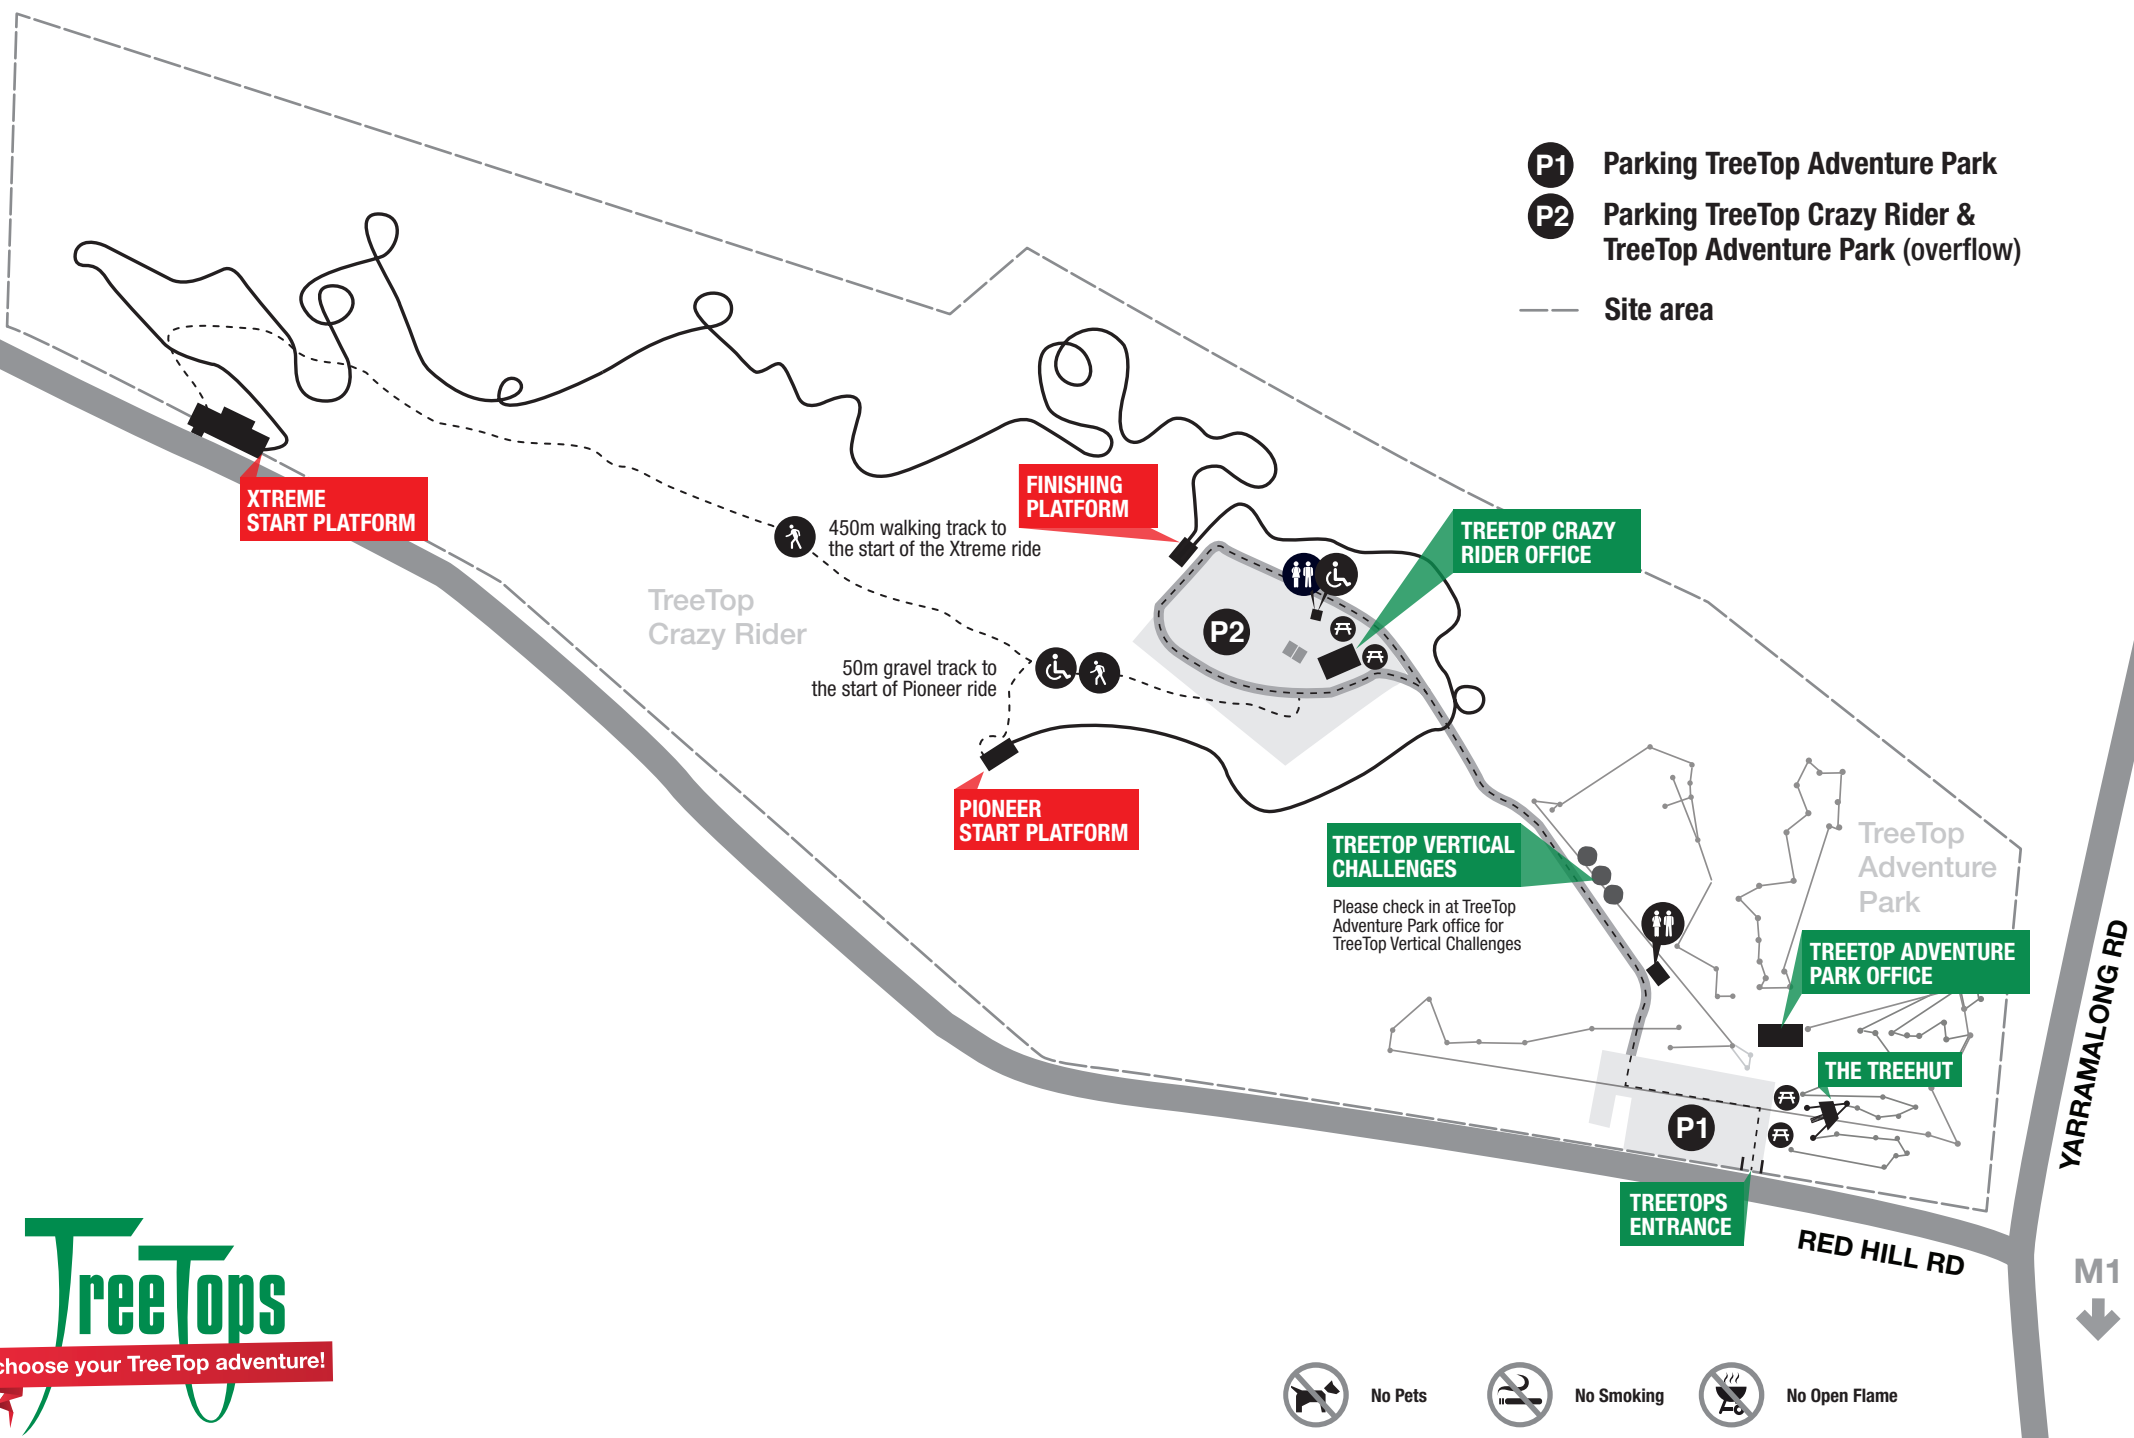

- P1** Parking TreeTop Adventure Park
- P2** Parking TreeTop Crazy Rider & TreeTop Adventure Park (overflow)
- Site area

- No Pets
- No Smoking
- No Open Flame